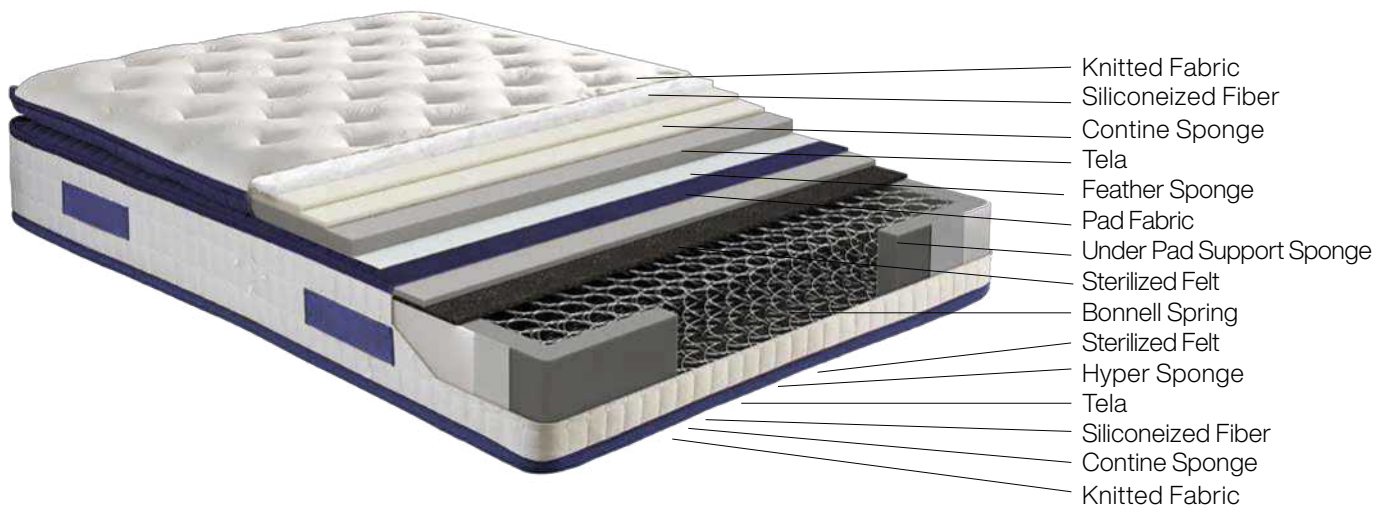

The ideal choice for people who enjoy sleeping on hard and medium hard ground

Ideal for people who enjoy sleeping on hard and medium hard ground, viamo mattress also provides a soft touch thanks to the feather sponge used in the quilting. The perfect sleep comfort is with you with viamo mattress designed with bonnell spring spring system consisting of spiral wires mechanically connected to each other, which eliminates the possibility of collapse in areas where body weight is concentrated.

Sleep Comfort; Bonnell Spring Spring System

The special feature is that the spring coils are mechanically connected to each other by metal wires. Bonnell spring coils are connected to each other by wires in spiral form. The heat-treated bonnell spring system helps to reduce the possibility of collapse where body weight is concentrated. Ideal for people who enjoy sleeping on hard or medium hard ground.

For a Comfortable Sleep

We care about your sleep patterns. We design sleep regulating mattresses for you to have a better sleep.