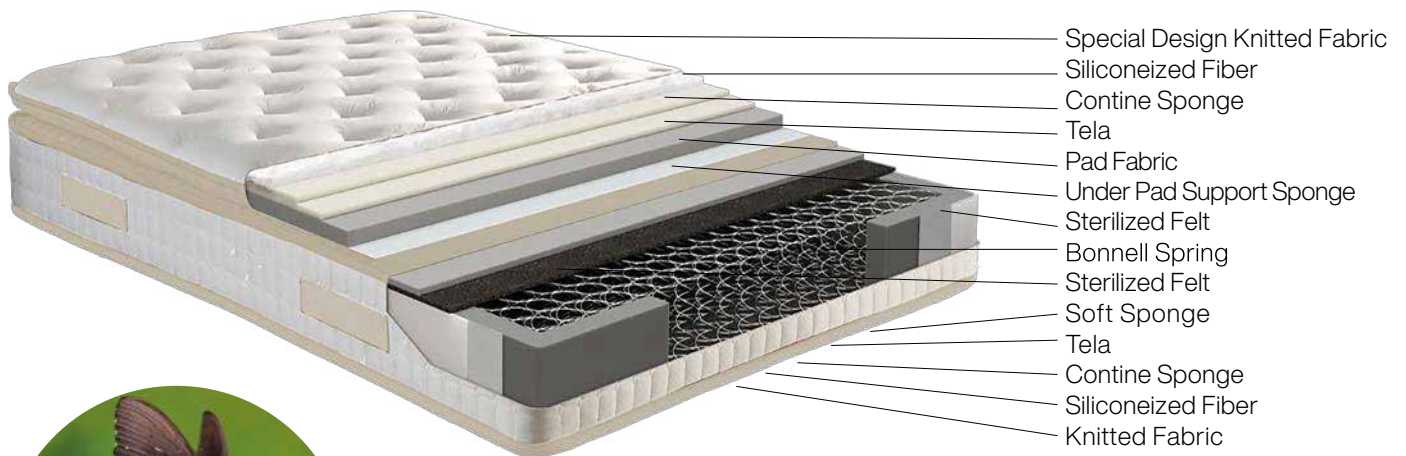

For a Comfortable Sleep