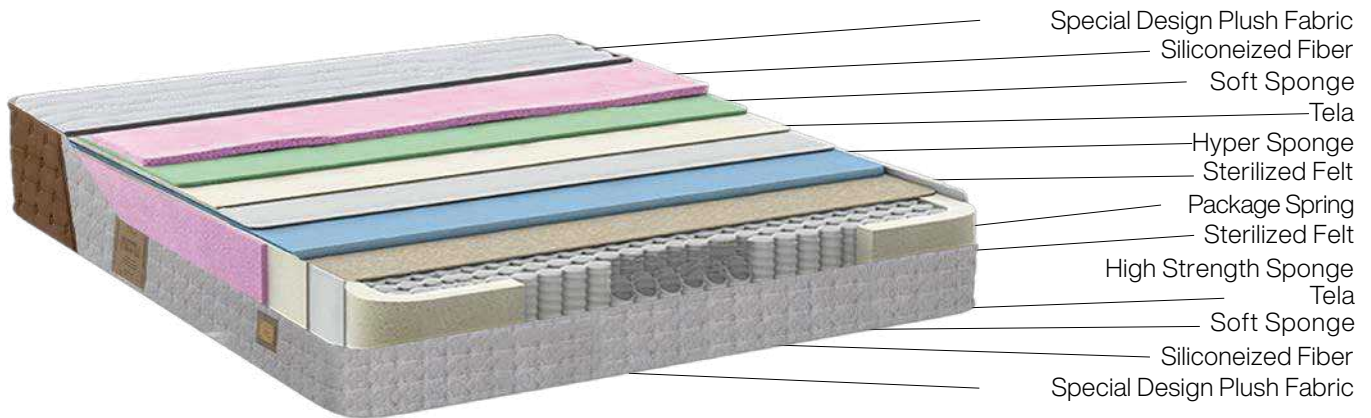

Prestige Base, Headboard, Bed

PRESTIJ

With its flexible structure, it provides equal support to the pressure applied by the spine and helps blood circulation by keeping the spine shape in the correct position.

The Right Bed Healthy Sleep.

Bonnell Spring

Plush Fabric

Support Layer

Silicone Fiber

Spine Support

Moisture Management

Double Side

Anatomical Support

Special design plush fabric

It provides air permeability and ensures a good night's sleep.

Natural Mattress

On the surface in contact with the body natural cotton used on the surface of the mattress a more comfortable touch is achieved.

Package Spring System

It consists of placing the springs individually in interconnected fabric bags. The springs move independently of each other and react according to the amount of pressure on them. It supports the shoulder, waist, vertebrae and hip area separately thanks to the wires of different diameters and zone springs of different hardness arranged in 5 regions in accordance with the human anatomy.