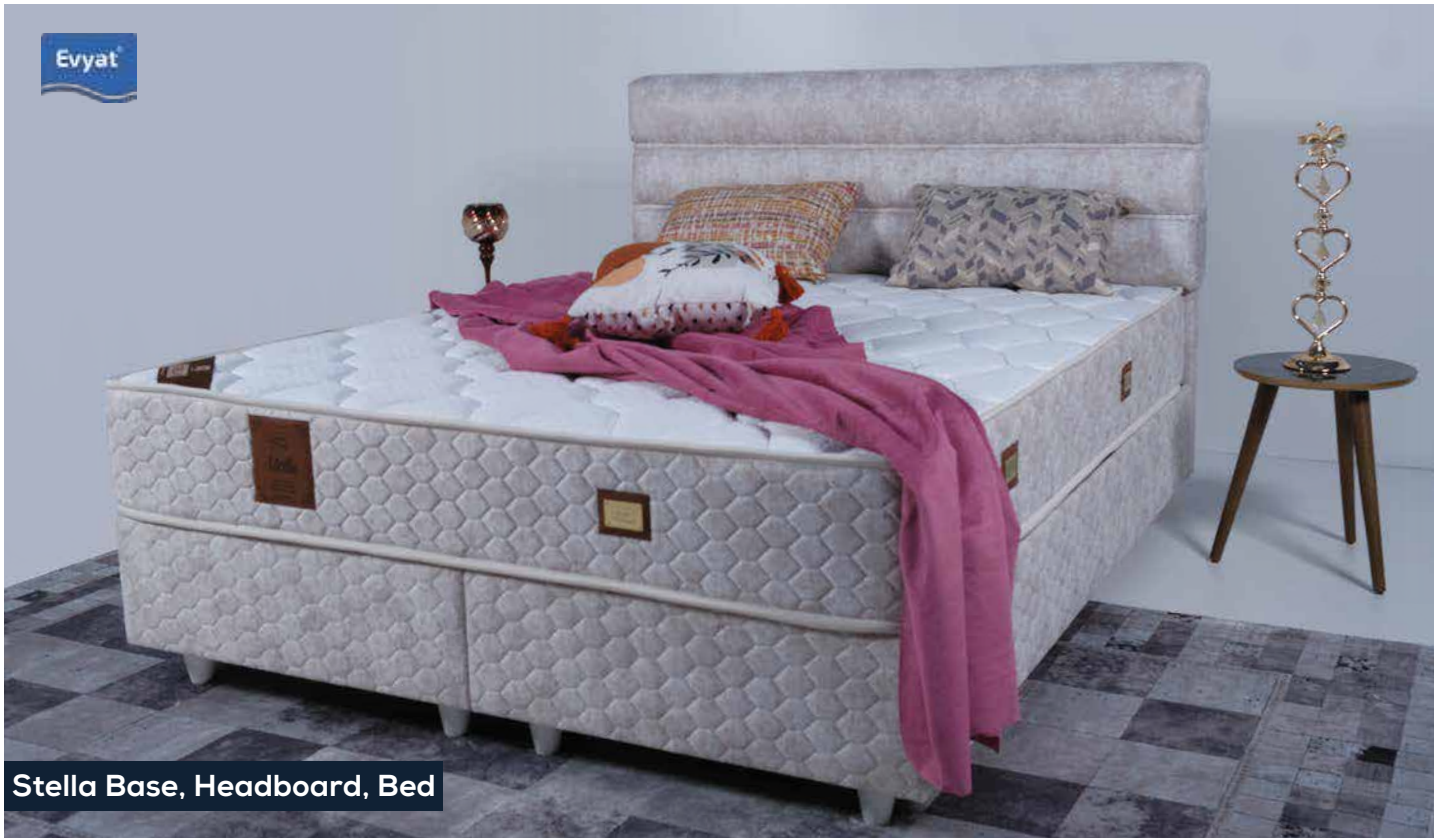

Bonnell Spring

Plush Fabric

Support Layer

Silicone Fiber

Spine Support

Moisture Management

Plump Pad

Anatomical Support

Stella Base, Headboard, Bed

Bonnell Spring Yay

Support Layer

Silicone Fiber

Spine Support

Moisture Management

Knitted Fabric

Anatomical Support

Double Side

Knitted Fabric

Siliconeized Fiber

Contine Sponge

Tela

Soft Sponge

Sterilized Felt

Bonnell Spring

Sterilized Felt

High Strength Sponge

Hyper Sponge

Tela

Soft Sponge

Siliconeized Fiber