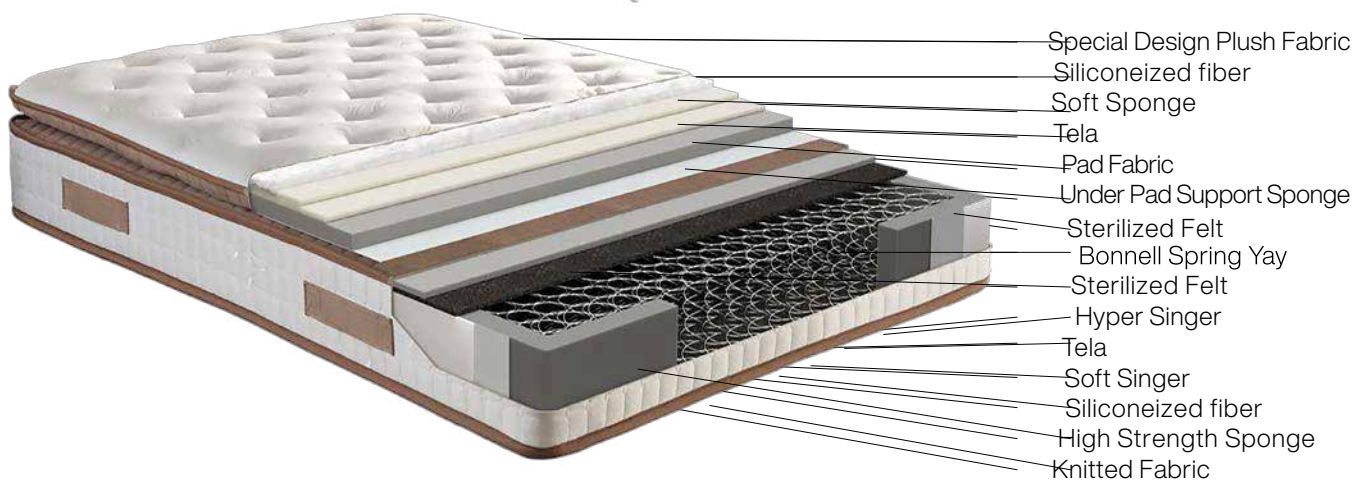

Evyat

Prestij Gold Base, Headboard, Bed

PRESTIJ GOLD

Bonnell spring spring system that will provide you with the highest level of comfort, body ensures a comfortable sleep by evenly distributing your pressure on the bed.

The Right Bed Healthy Sleep.

Bonnell
Spring
Yay

Plush
Fabric

Support
Layer

Silicone
Fiber

Spine
Support

Moisture
Management

Anatomical
Support

Plump
Pad

One Side
Layer

Combined with Feather
Sponge and Plush Fabric

Comfort!

Soft textured special design fabric sleep adapts to your body for the duration healthy and fit for the day while protecting your health makes it easier for you to get started.

Prestige Base, Headboard, Bed

PRESTIJ

With its flexible structure, it provides equal support to the pressure applied by the spine and helps blood circulation by keeping the spine shape in the correct position.