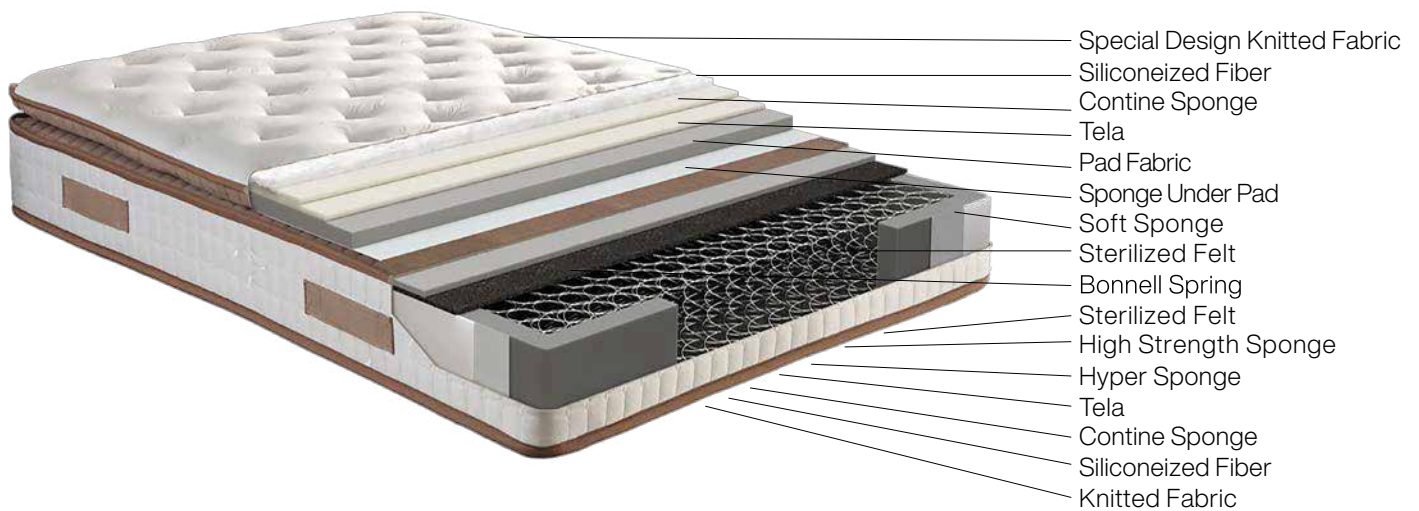

Support
Layer

Silicone
Fiber

Spine
Support

Moisture
Management

Anatomical
Support

Plump
Pad

Best Quality Kardelen Bed

Kardelen padded mattress, which is ideal for people who enjoy sleeping on soft ground, also provides a soft touch thanks to the Hyper sponge used in the quilting. The perfect sleep comfort is with you with the kardelen mattress designed with a mechanically connected bonnell spring spring system that eliminates the possibility of collapse in areas where body weight is concentrated.