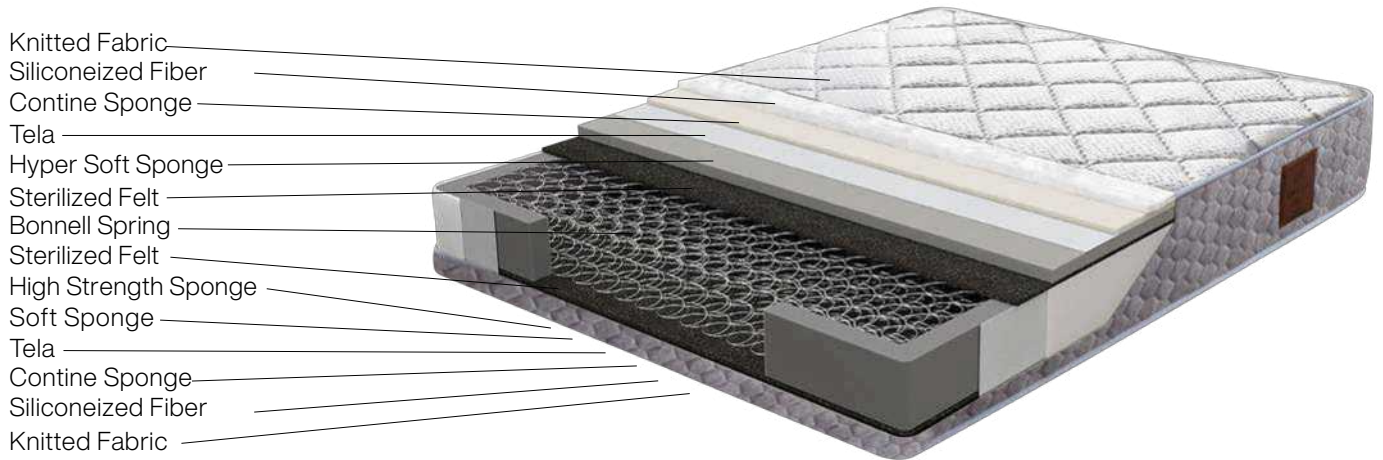

For You We made the **Blue White Bed**

Thanks to the natural cotton used on the surface in contact with the body, a more comfortable touch is obtained on the mattress surface.